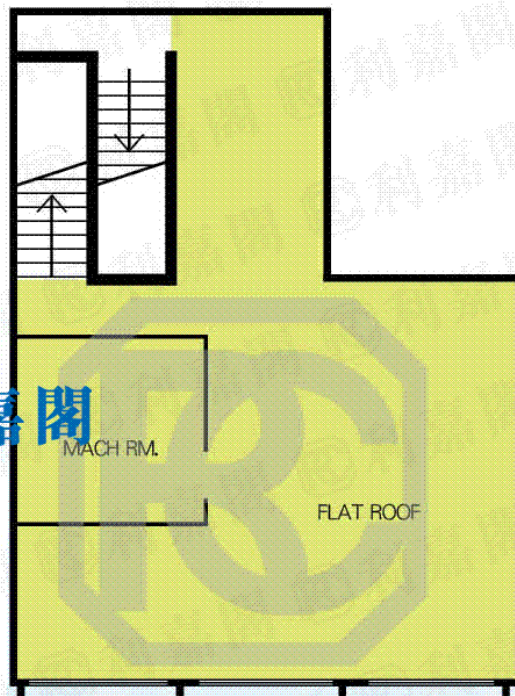

嘉樂園
Carlos Court 1981's

Robinson Road 羅便臣道 64

1/F-15/F

ROOF

此圖則只供作二手住宅物業參考用途，並不作為任何一手住宅物業銷售之用。
This plan is used for reference of second-hand residential properties only,
not for the sale of any first-hand residential properties.