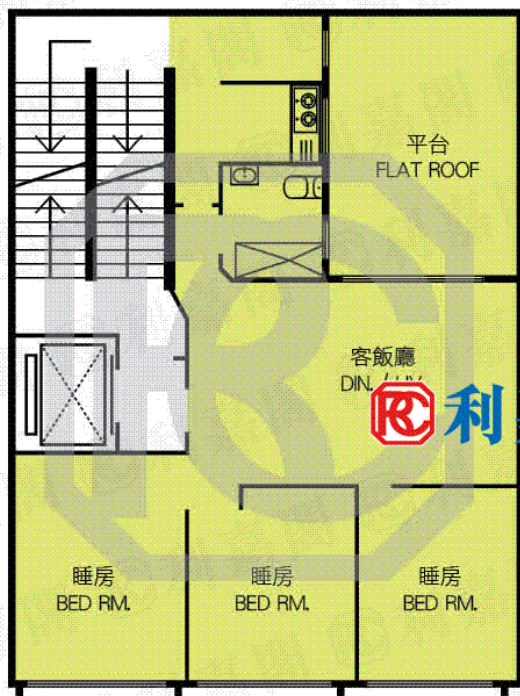

嘉樂園
Carlos Court 1981's

Robinson Road 羅便臣道 64

1/F-15/F

ROOF

此圖則只供作二手住宅物業參考用途，並不作為任何一手住宅物業銷售之用。
This plan is used for reference of second-hand residential properties only,
not for the sale of any first-hand residential properties.